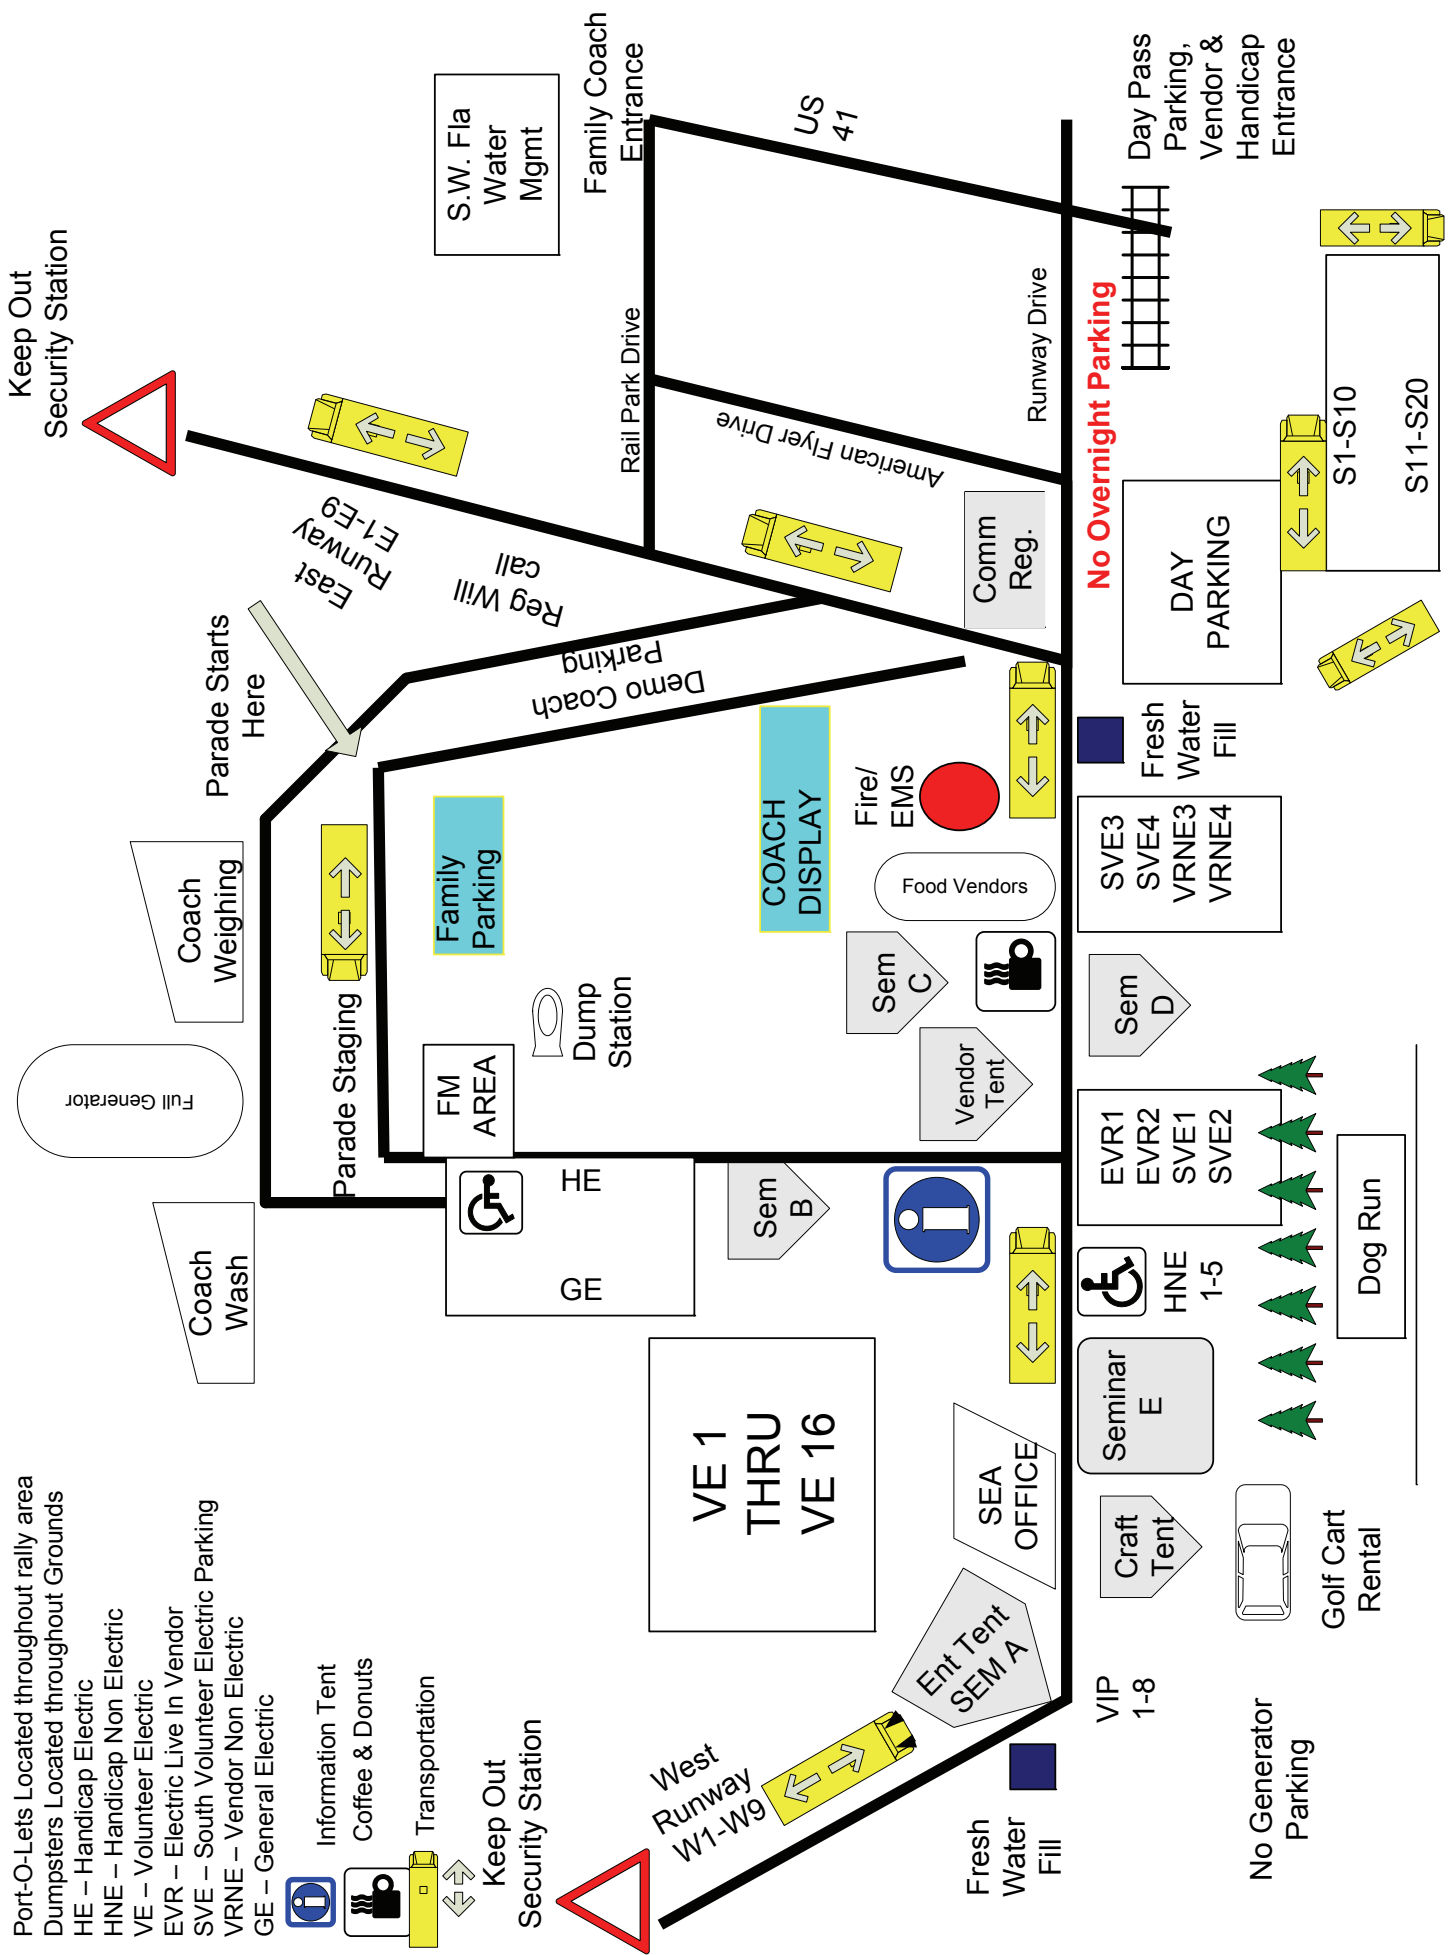

Southeast Area Brooksville Rally

- Port-O-Lets Located throughout rally area
- Dumpsters Located throughout Grounds
- HE – Handicap Electric
- HNE – Handicap Non Electric
- VE – Volunteer Electric
- EVR – Electric Live In Vendor
- SVE – South Volunteer Electric Parking
- VRNE – Vendor Non Electric
- GE – General Electric

- Information Tent
- Coffee & Donuts
- Transportation

Keep Out Security Station

Full Generator

Coach Wash

Coach Weighing

Parade Starts Here

Information Tent
Coffee & Donuts
Transportation

Keep Out Security Station

West Runway W1-W9

East Runway E1-E9

Reg Will call

Family Coach Entrance

US 41

American Flyer Drive

Rail Park Drive

Runway Drive

Dog Run

S1-S10

S11-S20

Day Pass Parking, Vendor & Handicap Entrance

West Runway W1-W9

East Runway E1-E9

Reg Will call

Family Coach Entrance